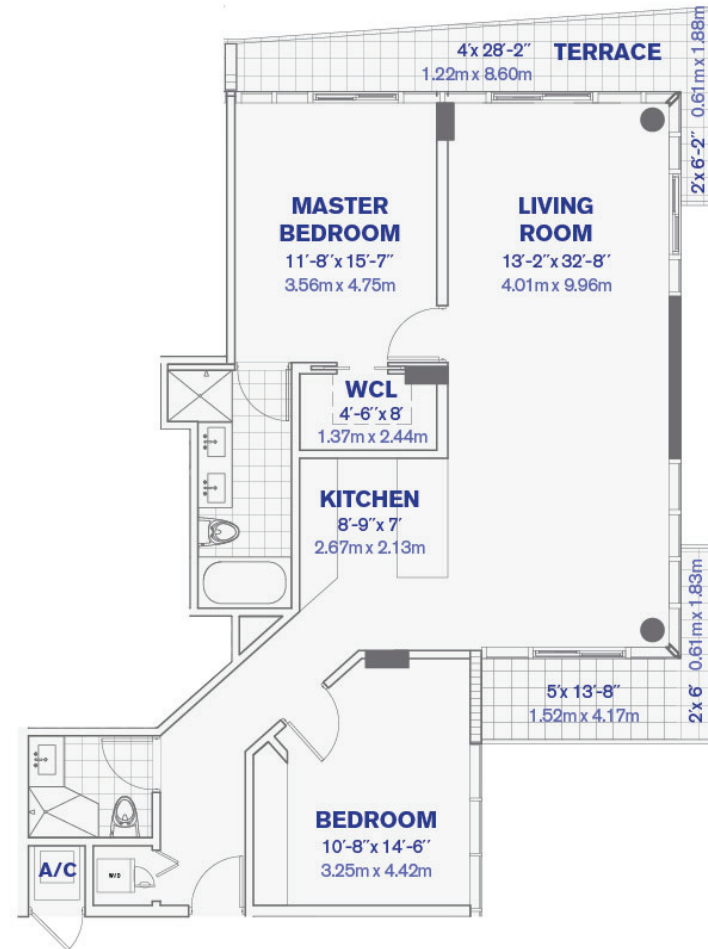

UNIT C
2 BEDROOM, 2 BATHROOM
TOTAL AC AREA: 1276 SQFT
TOTAL AC AREA: 118.54 M²

All dimensions, specifications and features are approximate and subject to change without notice.