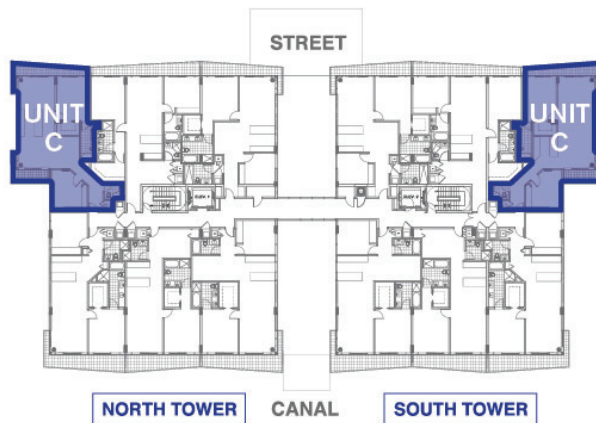

UNIT C
2 BEDROOM, 2 BATHROOM
TOTAL AC AREA: 1276 SQFT
TOTAL AC AREA: 118.54 M²

All dimensions, specifications and features are approximate and subject to change without notice.